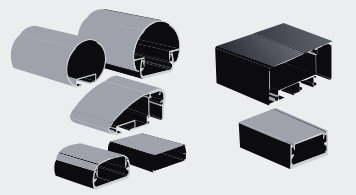

SOL RAIL

ALUMINIUM RAILINGS

SolRail is a range of aluminium profiles designed to create railings, with options allowing straight sections, ramps, or arches, with cross bars, glazed sections or ship style.

PRODUCT INFORMATION

Posts

- Dimensions 40x20mm
- Regular or hung over

Rails

- Protective panel beneath intermediate handrail
- Bars under a handrail
- Bars under an intermediate handrail

CONFIGURATIONS

HAND RAILS

5 Curved Models

2 Models Factory Spirit®

BASE-RAILS

Fitted on Slab

Surface Fitting

Surface Fitting