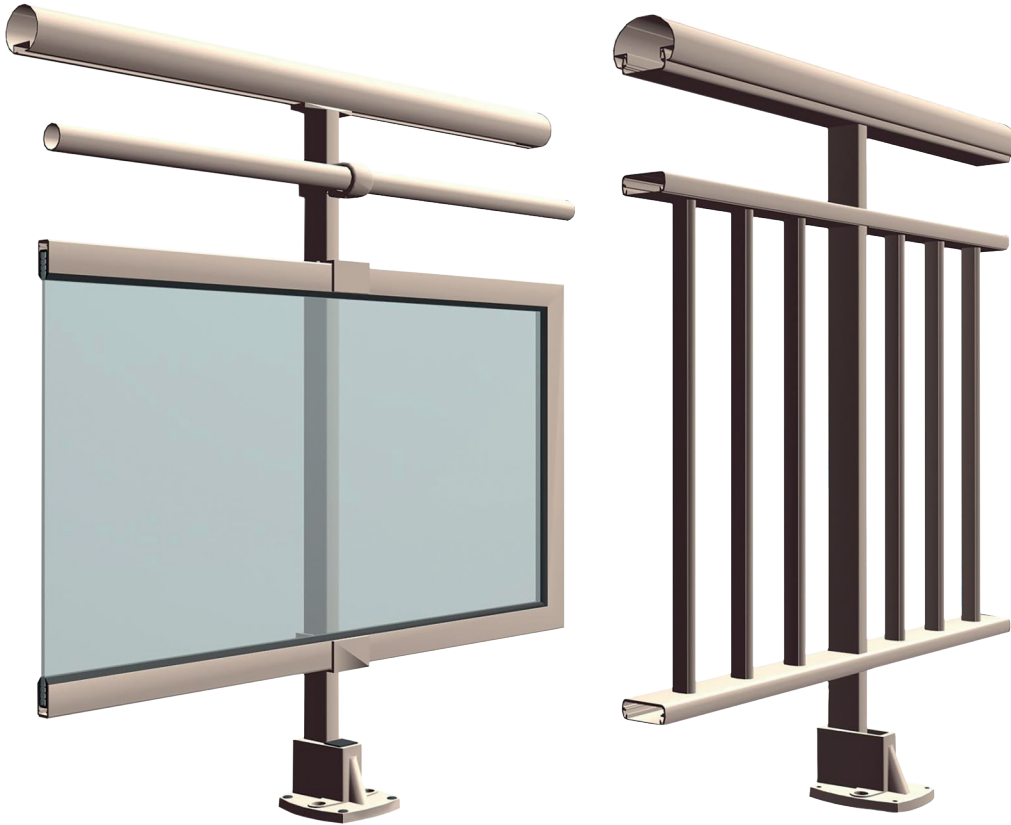

SOL RAIL

ALUMINIUM RAILINGS

SolRail is a range of aluminium profiles designed to create railings, with options allowing straight sections, ramps, or arches, with cross bars, glazed sections or ship style.

PRODUCT INFORMATION

Posts

- Dimensions 40x20mm
- Regular or hung over

Rails

- Protective panel beneath intermediate handrail
- Bars under a handrail
- Bars under an intermediate handrail

CONFIGURATIONS

HAND RAILS

5 Curved Models

2 Models Factory Spirit®

BASE-RAILS

Fitted on Slab

Surface Fitting

Surface Fitting