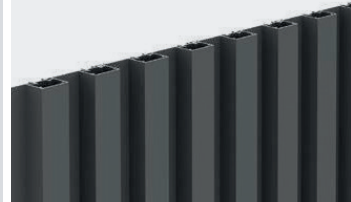

## Enhance the appearance of YOUR FACADE

The DecoWall aluminium cladding system perfectly matches contemporary architecture, with the range providing an elegant solution that will enhance the appearance of any structure.

The facade cladding features vertical and horizontal profiles in a range of designs, which are simply clipped into position. With this invisible fixing, and the system's stylish straight lines, DecoWall lends a sleek and modern appearance to new build or refurbishment projects.

The innovative facade cladding system consists of several base profiles, including start, transition, corner and end profiles, all of which can be finished in any colour from our extensive palette.

- ◆ **Finishing profiles simply clipped into position**
- ◆ **Invisible fixings**
- ◆ **Choice of five different finishing profiles**
- ◆ **Huge range of colour options**
- ◆ **25 year paint guarantee**

The vertical profiles of the **DW231** are 40mm deep. The dark shadows between the profiles emphasise the straight lines of the facade cladding.

The **DW232** is a U-profile. The vertical profiles have a slender open side, which can be filled in with colours or lighting as desired.