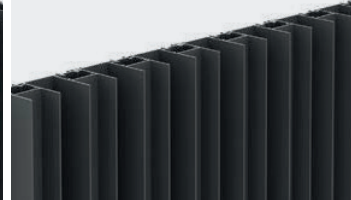

The facade cladding features vertical and horizontal profiles in a range of designs, which are simply clipped into position. With this invisible fixing, and the system's stylish straight lines, DecoWall lends a sleek and modern appearance to new build or refurbishment projects.

The innovative facade cladding system consists of several base profiles, including start, transition, corner and end profiles, all of which can be finished in any colour from our extensive palette.

- ◆ **Finishing profiles simply clipped into position**
- ◆ **Invisible fixings**
- ◆ **Choice of five different finishing profiles**
- ◆ **Huge range of colour options**
- ◆ **25 year paint guarantee**

### DECOWALL THE PERFECT COMBINATION OF STYLE & QUALITY

Choice of five finishing profiles; four vertical and one horizontal installation.

The **DW230** is the low vertical profile. The finishing profiles have a width of 30mm and a depth of 20mm.

The vertical profiles of the **DW231** are 40mm deep. The dark shadows between the profiles emphasise the straight lines of the facade cladding.

The **DW232** is a U-profile. The vertical profiles have a slender open side, which can be filled in with colours or lighting as desired.